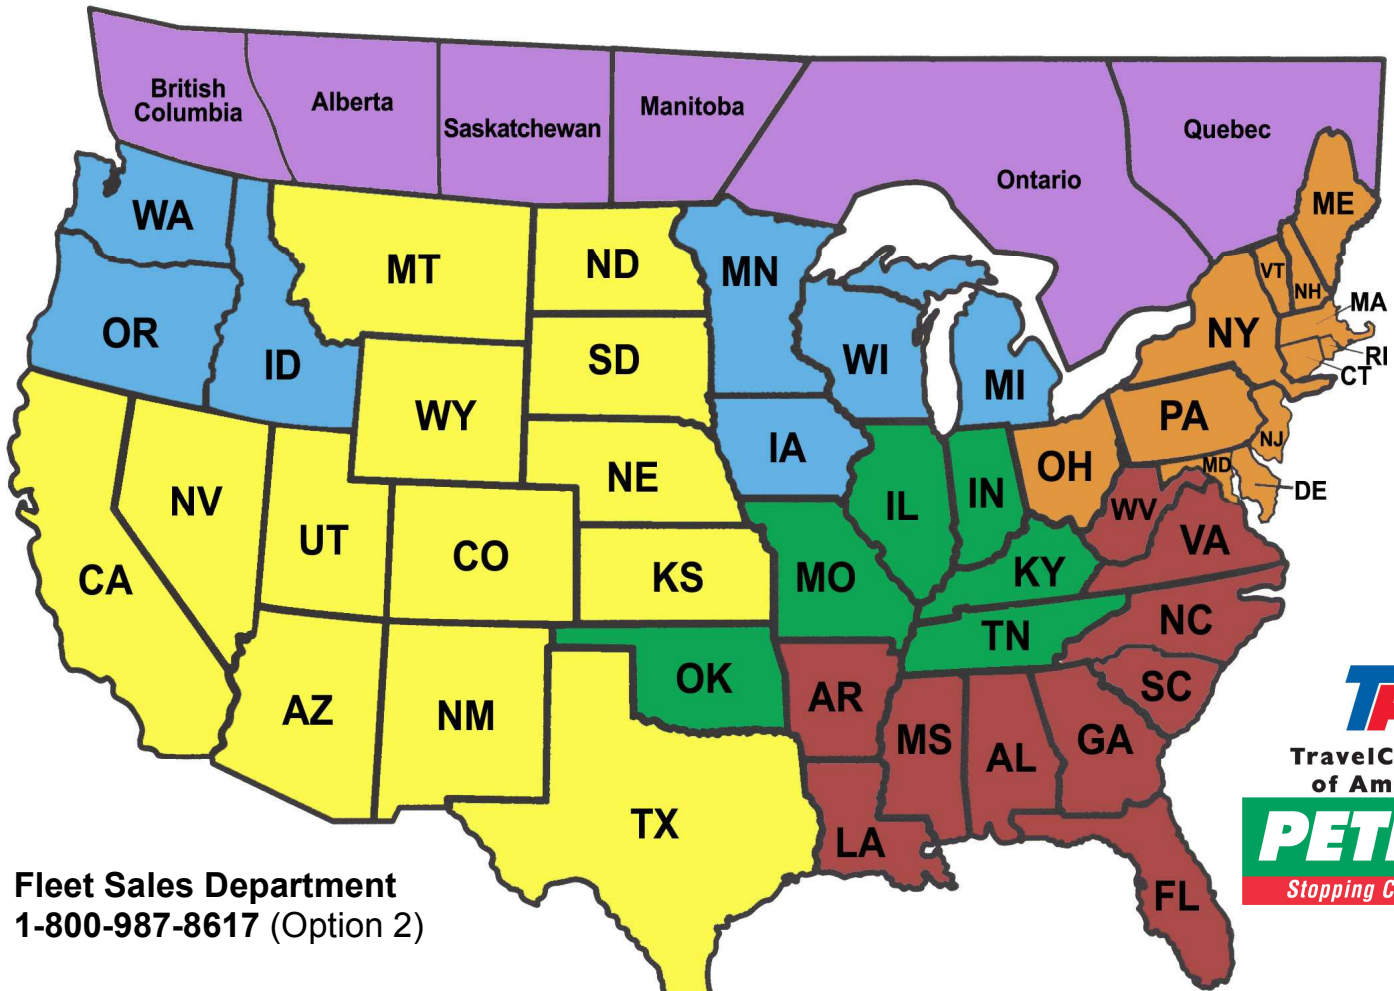

Regional Sales Managers

Fleets with 151 or more trucks

Fleet Sales Department
1-800-987-8617 (Option 2)

Stan Culpepper - Director of Fleet Sales
214-507-8641
sculpepper@petrotruckstops.com

Bob Boehnel
P: 330-904-6475
F: 330-497-3698
bboehnel@petrotruckstops.com
Sales Support Associate – Sue Stevens 440-808-7426